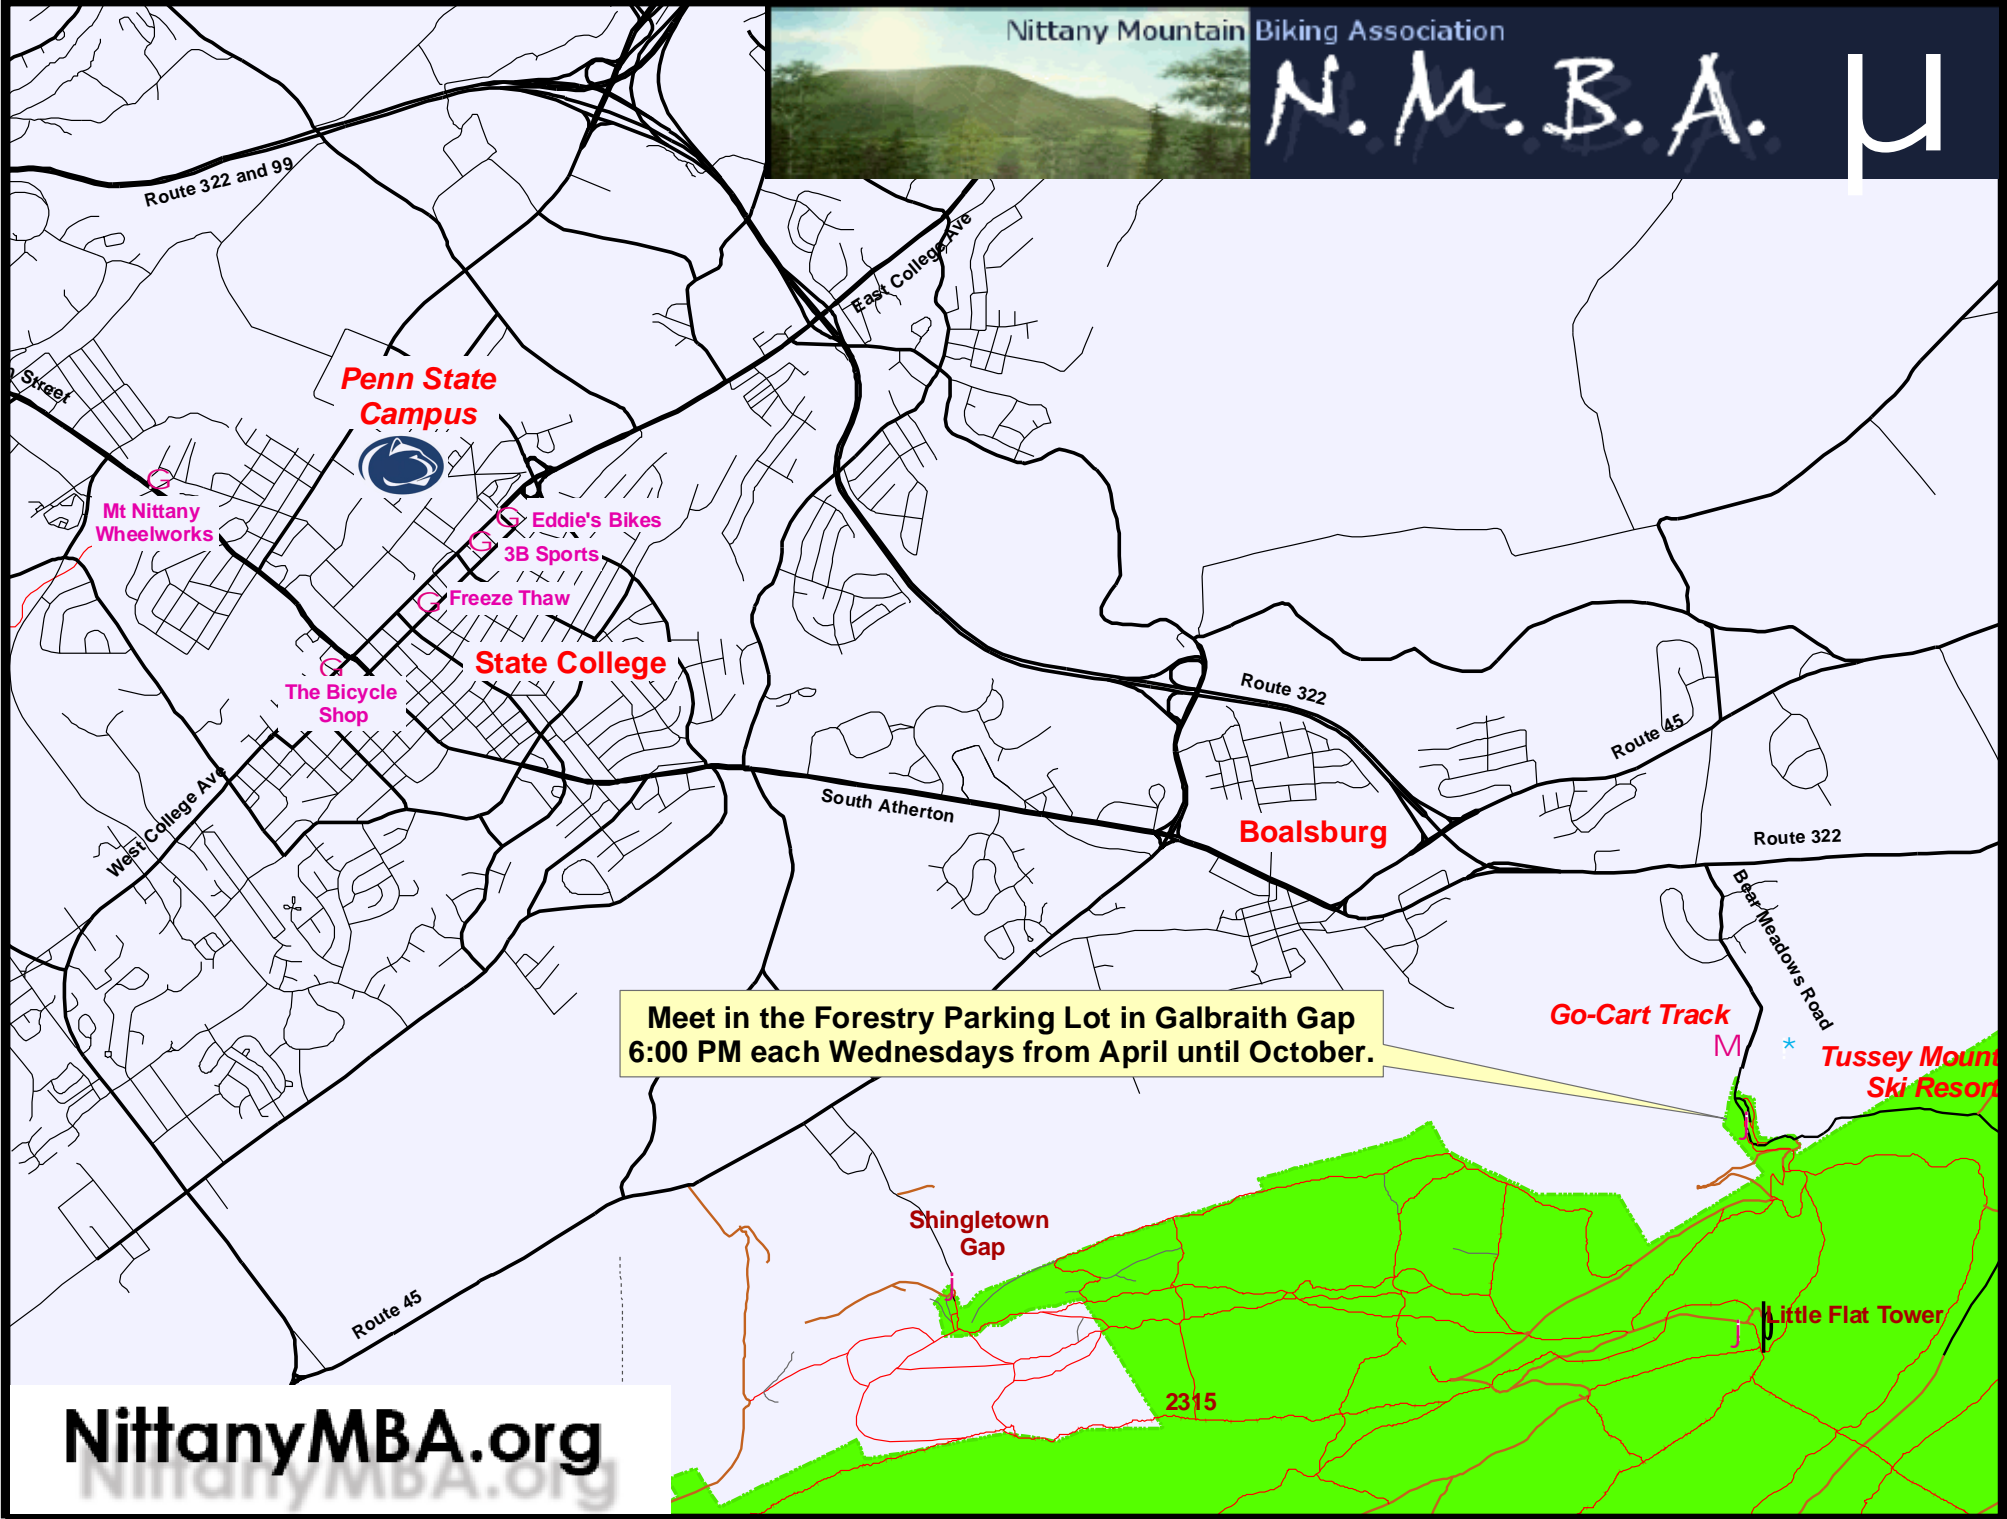

Nittany Mountain Biking Association

N.M.B.A.  $\mu$

Meet in the Forestry Parking Lot in Galbraith Gap  
6:00 PM each Wednesdays from April until October.

NittanyMBA.org

NittanyMBA.org